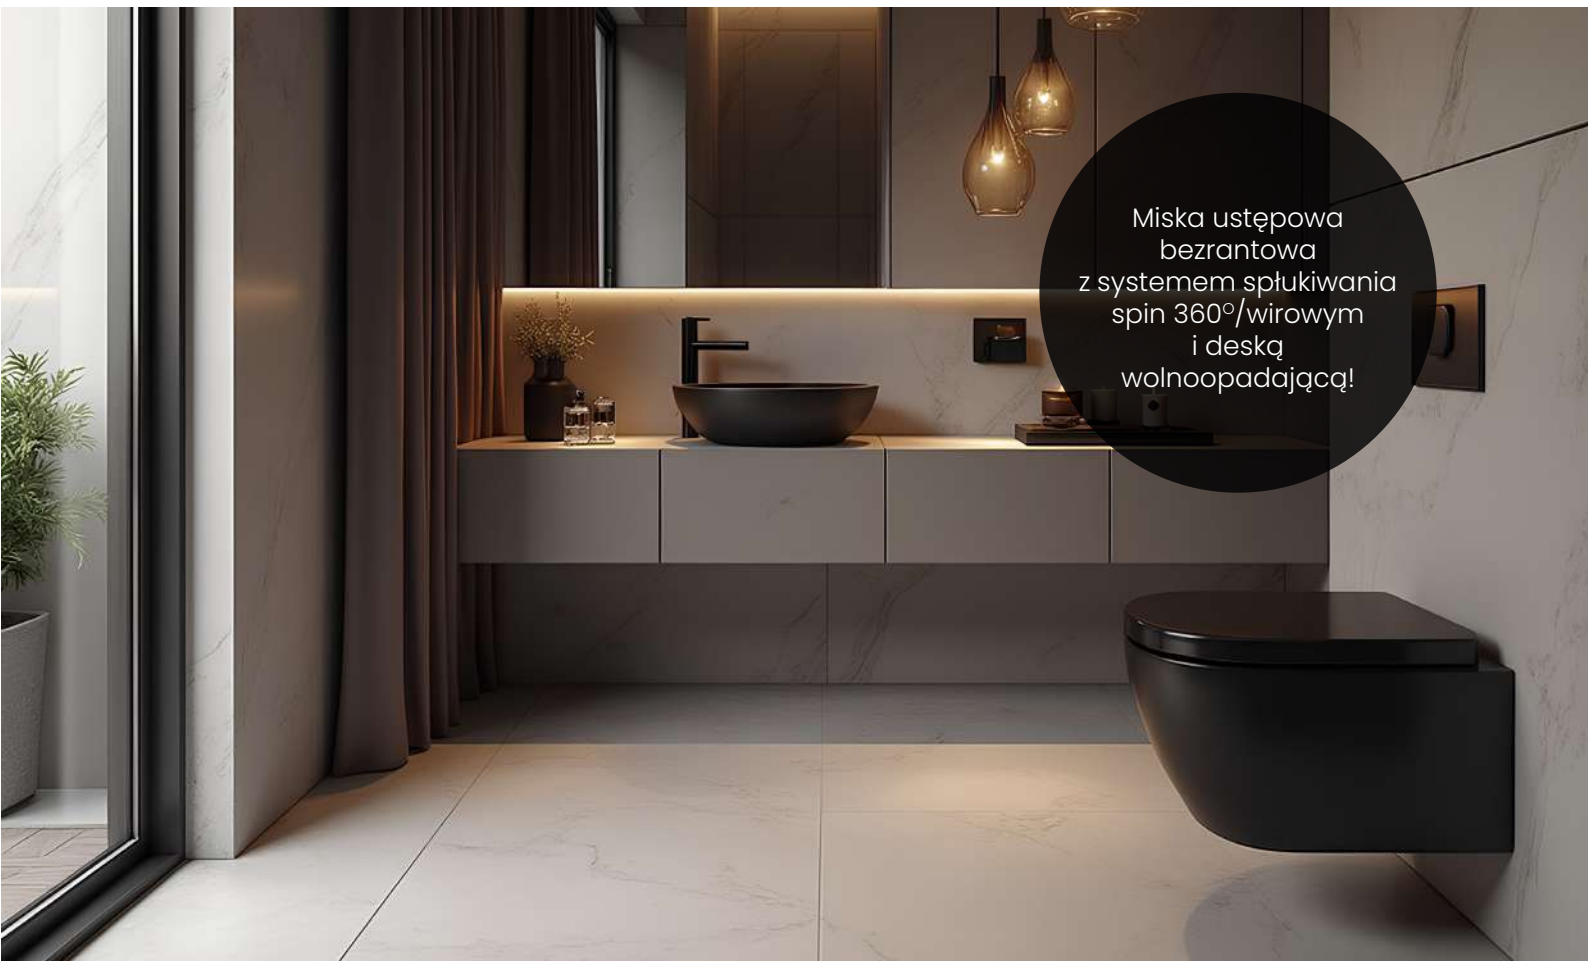

EXCELLENT MISKI WC LUQA